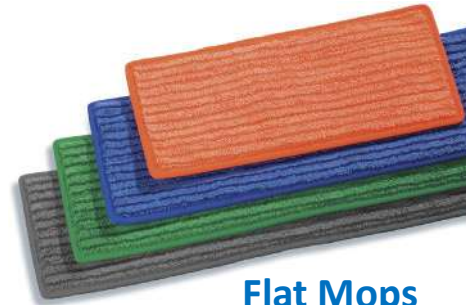

Best-In-Class: Core Products

Mops

- Our mop selection includes dust mops, flat mops, fringe mops and tube mops that all fit on our telescopic handle and frame

Hardware

- PerfectCLEAN is the only company to offer a lifetime warranty on all hardware
- Ergonomic design for efficiency and comfort – adjustable to fit you
- Heavy duty construction designed to meet the challenges and abuse of the commercial cleaning industry

You asked, we listened: **SDX Bucketless Mop System** customer-driven solutions

Flat Mops

Tube Mops

SDX Bucketless Mop System

Telescopic Handle with 16" Flat Mop Frame

Best-In-Class Products: Accessories

- Use the **Sticky Particle Roller** to pick up leftover dirt, hair and other particles as the final step in cleaning
- The **Scrub & Clean Sponge** has an abrasive side for scrubbing and a softer side for lighter cleaning
- Pair the **PC Shower Paddle** with the **Orange Cleaning Mitt** to reach tight spaces. Then, use the mitt to isolate the toilet to eliminate cross-contamination
- The **Scrub & Clean Glove** is ideal for cleaning awkwardly shaped surfaces – whatever you touch, you clean
- Slip our **Chenille or Fringed Dusting Sleeve** on the **Flexible Duster** and bend it into any shape to clean hard-to-reach places ...and more!